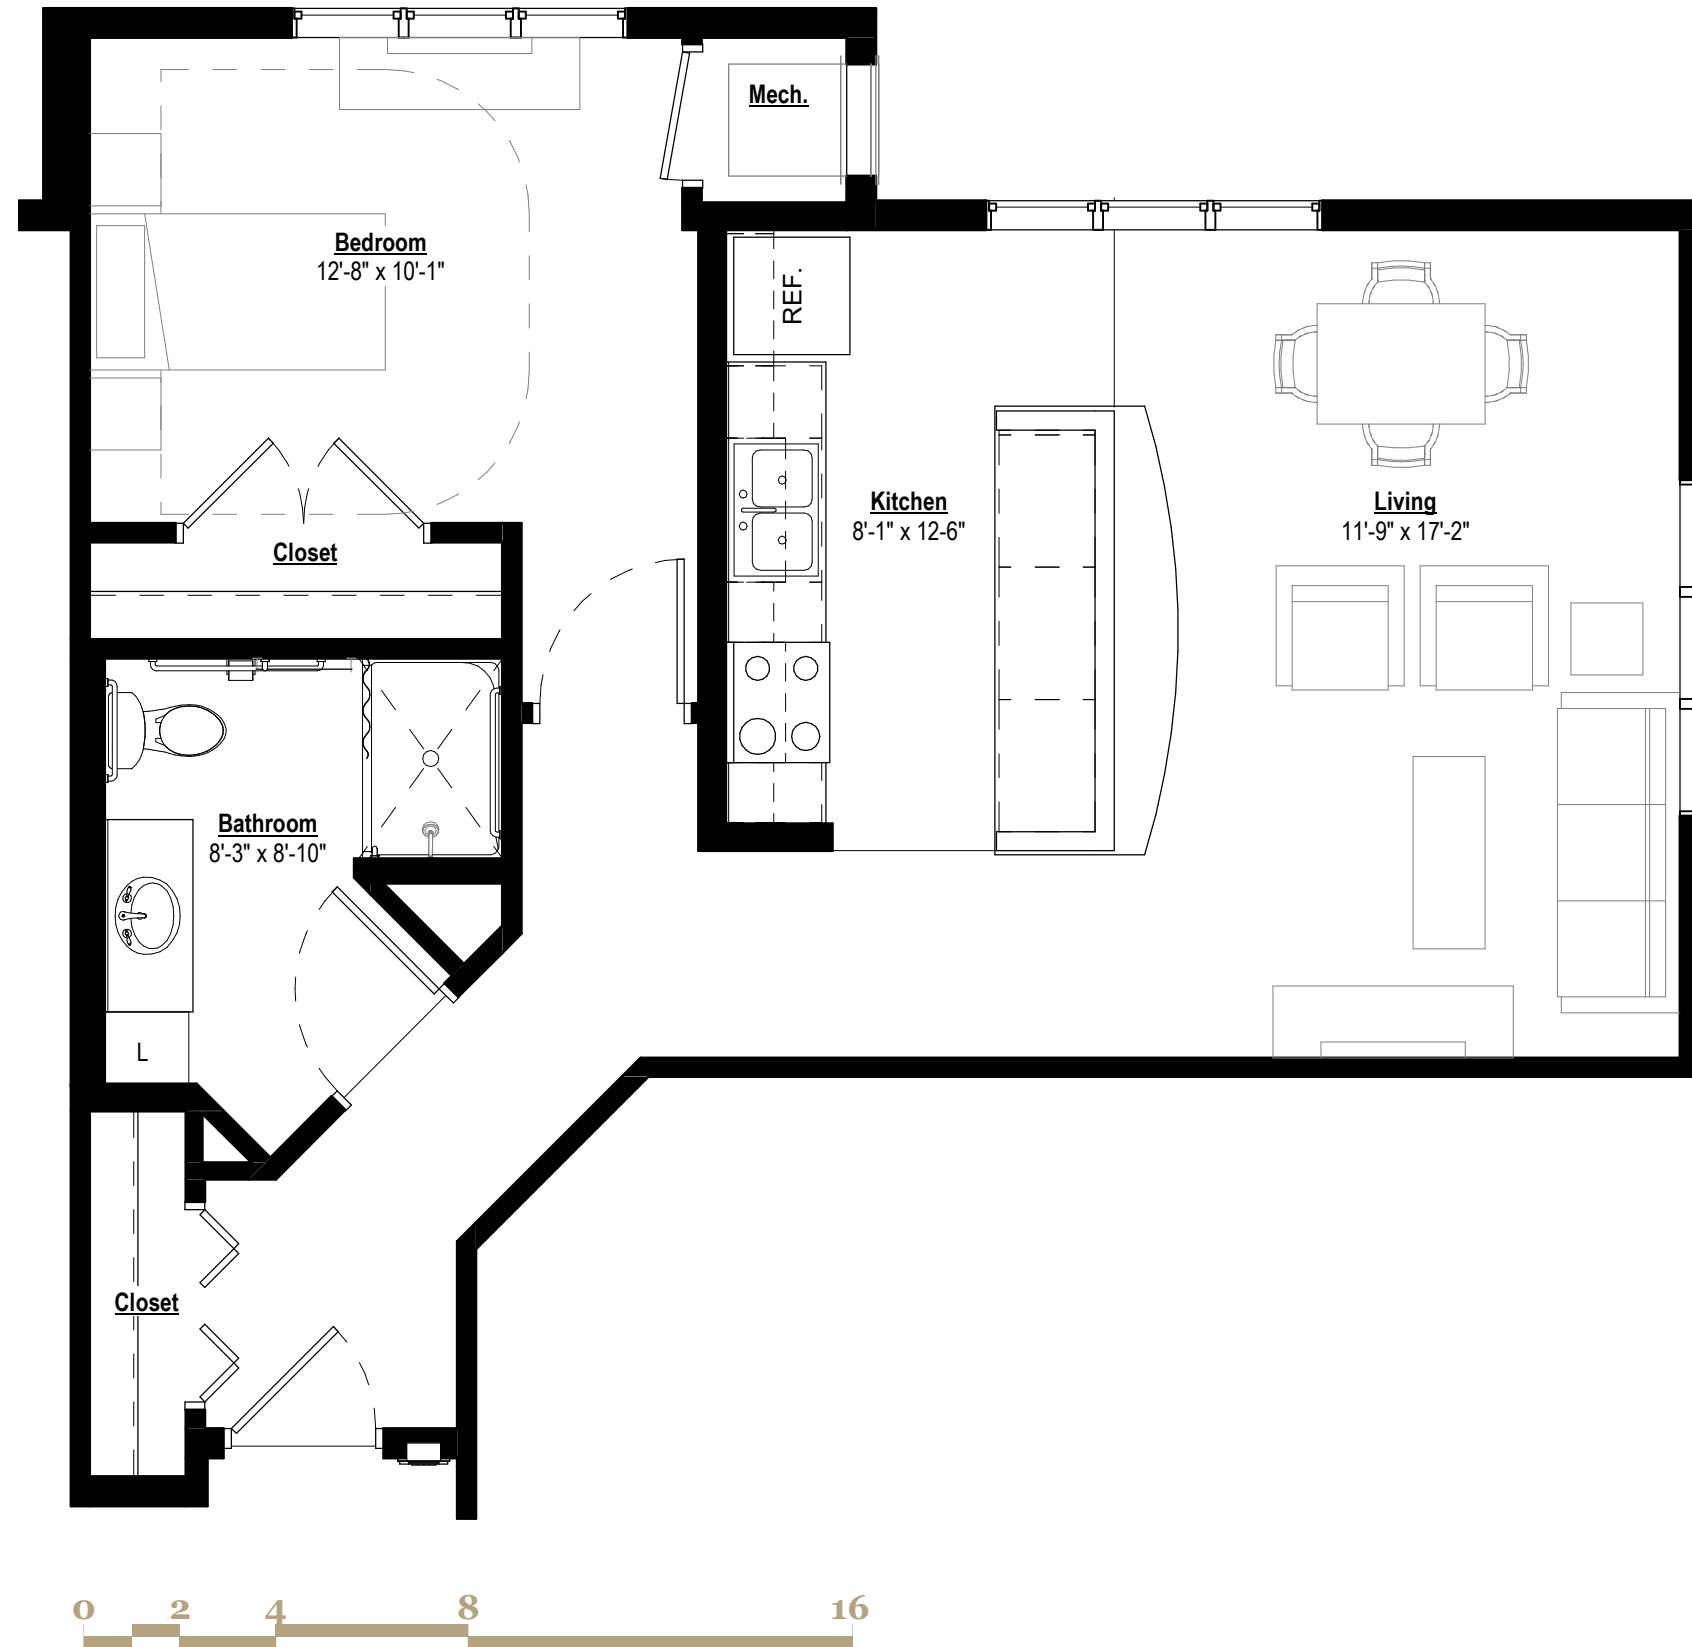

One Bedroom
One Bathroom
Kitchen

Gross: 721 SF
Net: 647 SF
Qty: 2

UNIT NUMBERS

133
233

Unit 1-1 MC

One Bedroom
One Bathroom
Kitchen

Gross: 769 SF
Net: 698 SF
Qty: 4

UNIT NUMBERS

131, 132
231, 232

Unit 0-6

Studio
One Bathroom
Deck

Gross: 455 SF
Net: 395 SF
Qty: 3

UNIT NUMBERS

320
420
520

Unit 0-7

Studio
One Bathroom
Deck