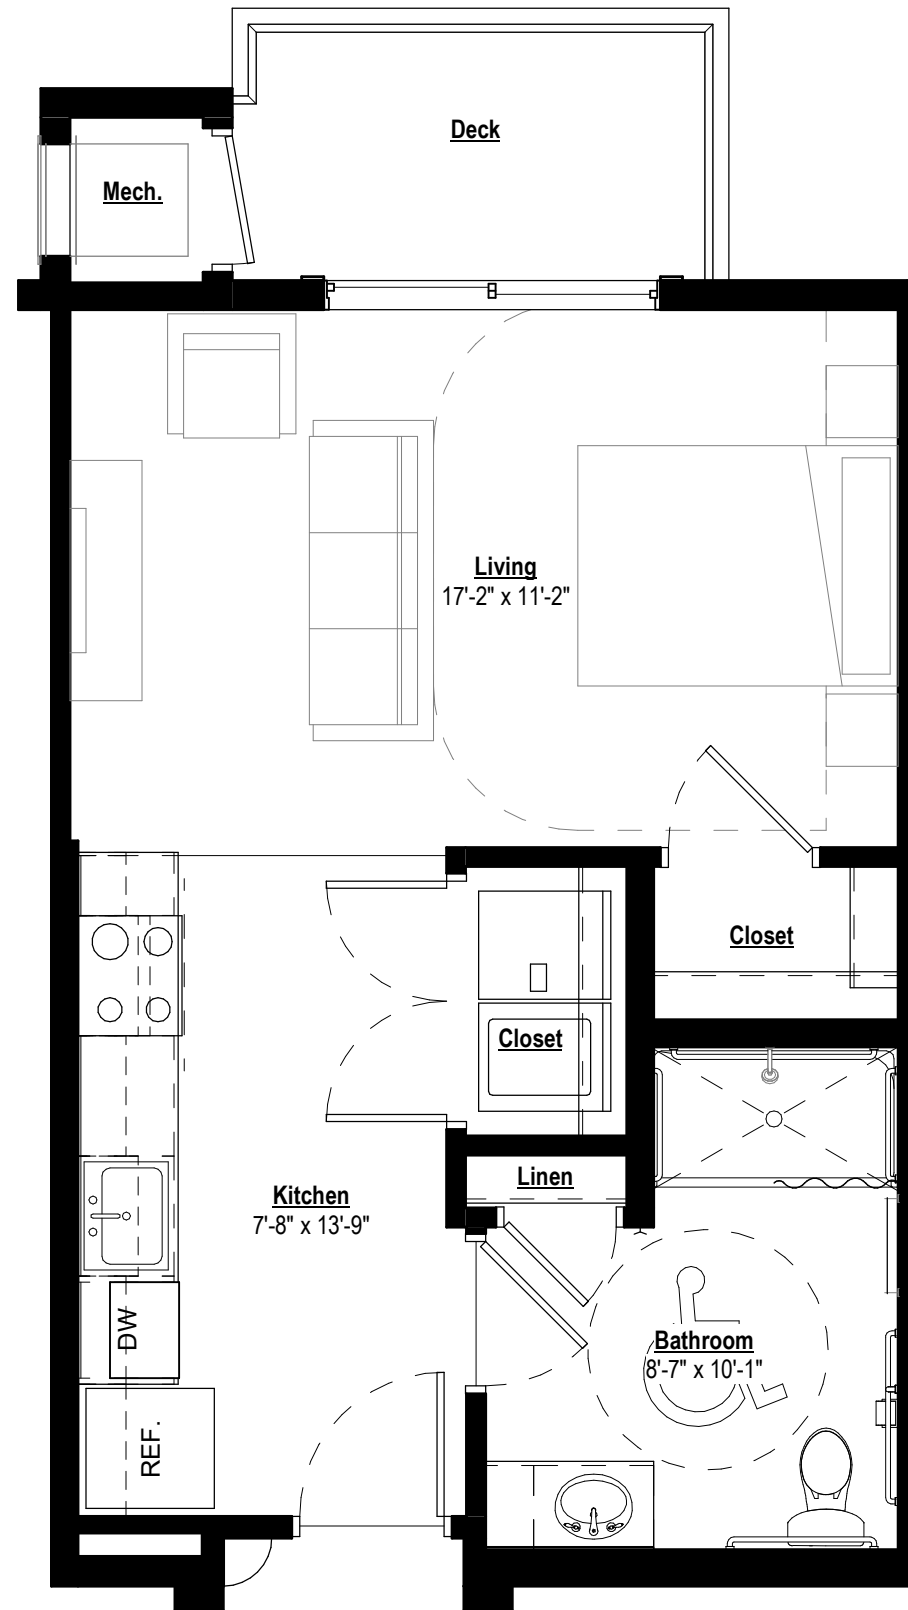

Unit o-8 ACC

Accessible Studio
One Bathroom
Deck

Gross: 499 SF
Net: 449 SF
Qty: 2

UNIT NUMBERS

113
213