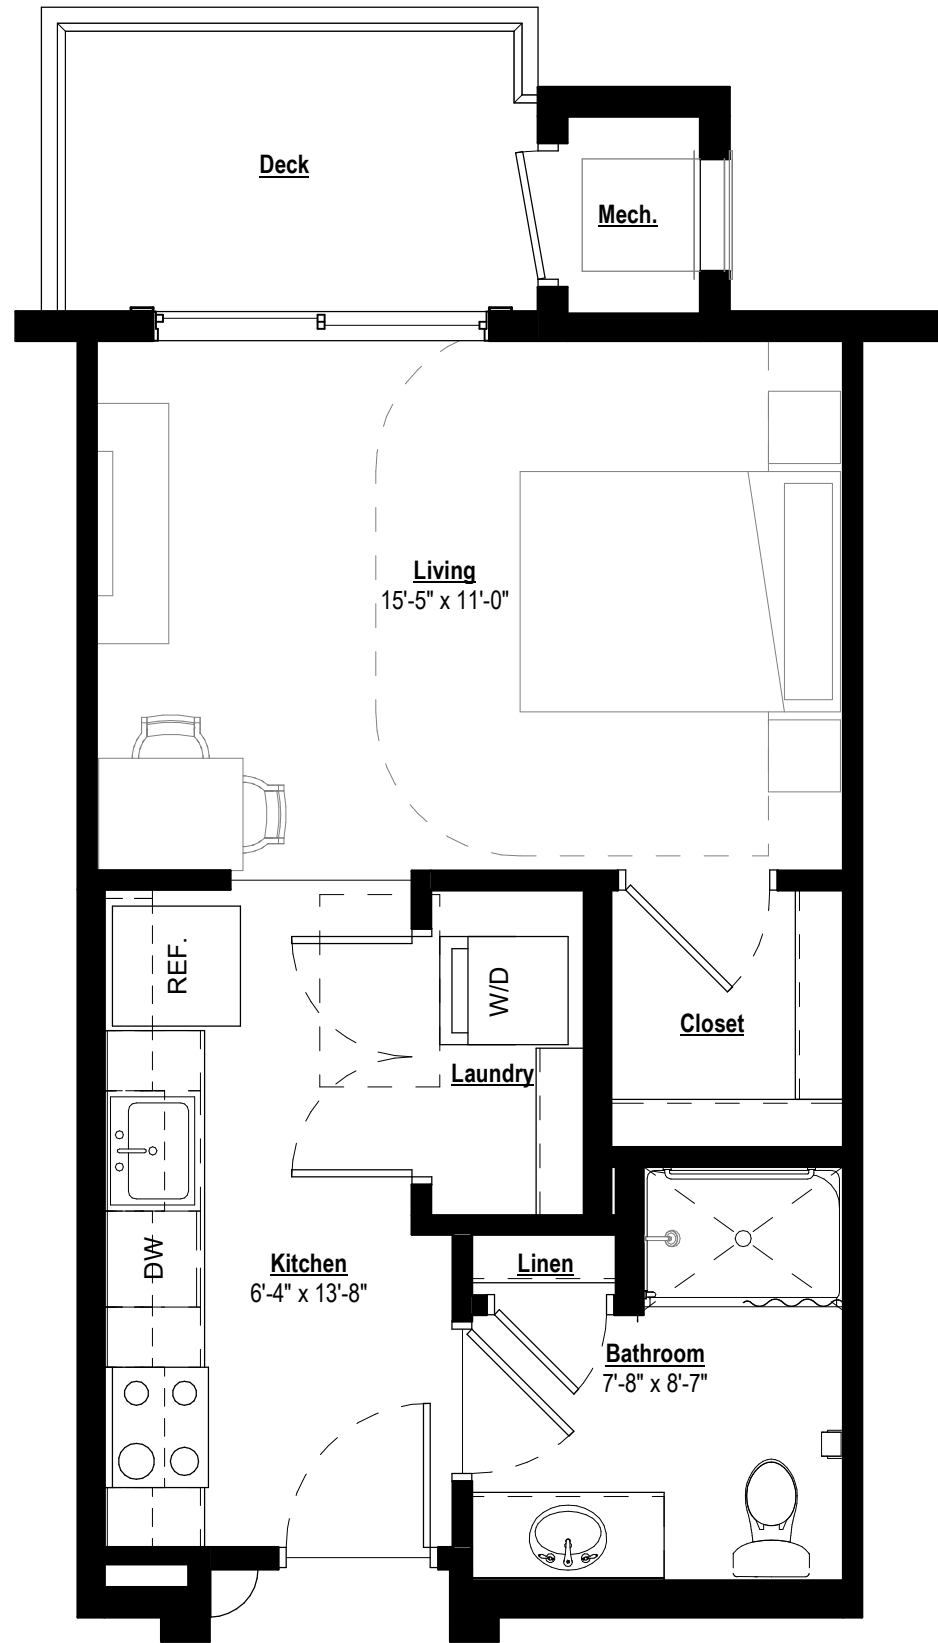

UNIT NUMBERS

114, 115, 121, 123, 128,
129
214, 215, 221, 223, 228,
229

Unit 0-4 MC ACC

Accessible Studio
One Bathroom
Kitchen

Gross: 455 SF
Net: 394 SF
Qty: 4

UNIT NUMBERS

126
226

Unit 1-0 MC

One Bedroom
One Bathroom
Kitchen

Gross: 721 SF
Net: 647 SF
Qty: 2

UNIT NUMBERS

133
233

Unit 1-1 MC

One Bedroom
One Bathroom
Kitchen

Gross: 769 SF
Net: 698 SF
Qty: 4

UNIT NUMBERS

131, 132
231, 232

Unit 0-6

Studio
One Bathroom
Deck

Gross: 455 SF
Net: 395 SF
Qty: 3

UNIT NUMBERS

320
420
520

Unit 0-7

Studio
One Bathroom
Deck

Gross: 463 SF
Net: 402 SF
Qty: 4

UNIT NUMBERS

- 210
- 310
- 410
- 510

Unit 1-2

One Bedroom
One Bathroom
Deck

Gross: 664 SF
Net: 601 SF
Qty: 3

UNIT NUMBERS

303
403
503