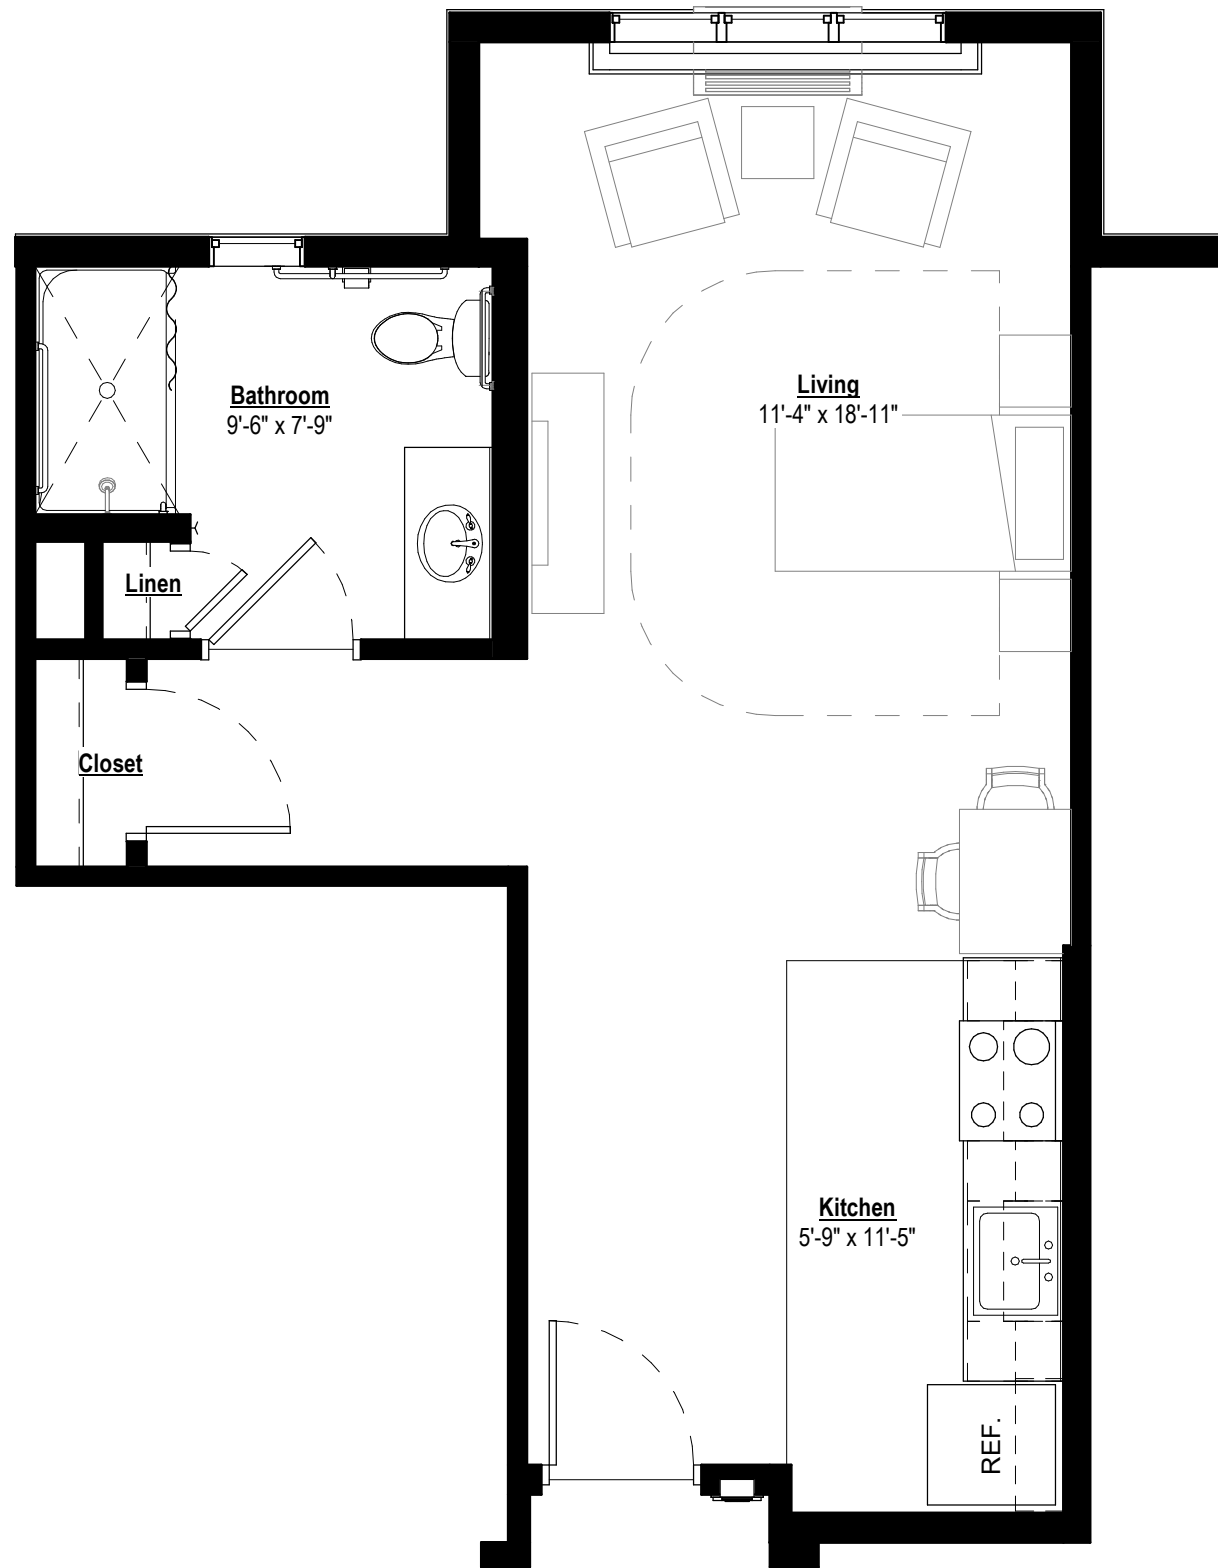

Unit 0-1 MC

Studio
One Bathroom
Kitchen

Gross: 469 SF
Net: 412 SF
Qty: 12

UNIT NUMBERS

116, 117, 119, 125, 127,
130
216, 217, 219, 225, 227,
230

Unit 0-2 MC

Studio
One Bathroom
Kitchen

Gross: 528 SF
Net: 472 SF
Qty: 12

UNIT NUMBERS

114, 115, 121, 123, 128,
129
214, 215, 221, 223, 228,
229

Unit 0-4 MC ACC

Accessible Studio
One Bathroom
Kitchen

Gross: 455 SF
Net: 394 SF
Qty: 4

UNIT NUMBERS

126
226

Unit 1-0 MC

One Bedroom
One Bathroom
Kitchen

Gross: 721 SF
Net: 647 SF
Qty: 2

UNIT NUMBERS

133
233

Unit 1-1 MC

One Bedroom
One Bathroom
Kitchen

Gross: 769 SF
Net: 698 SF
Qty: 4

UNIT NUMBERS