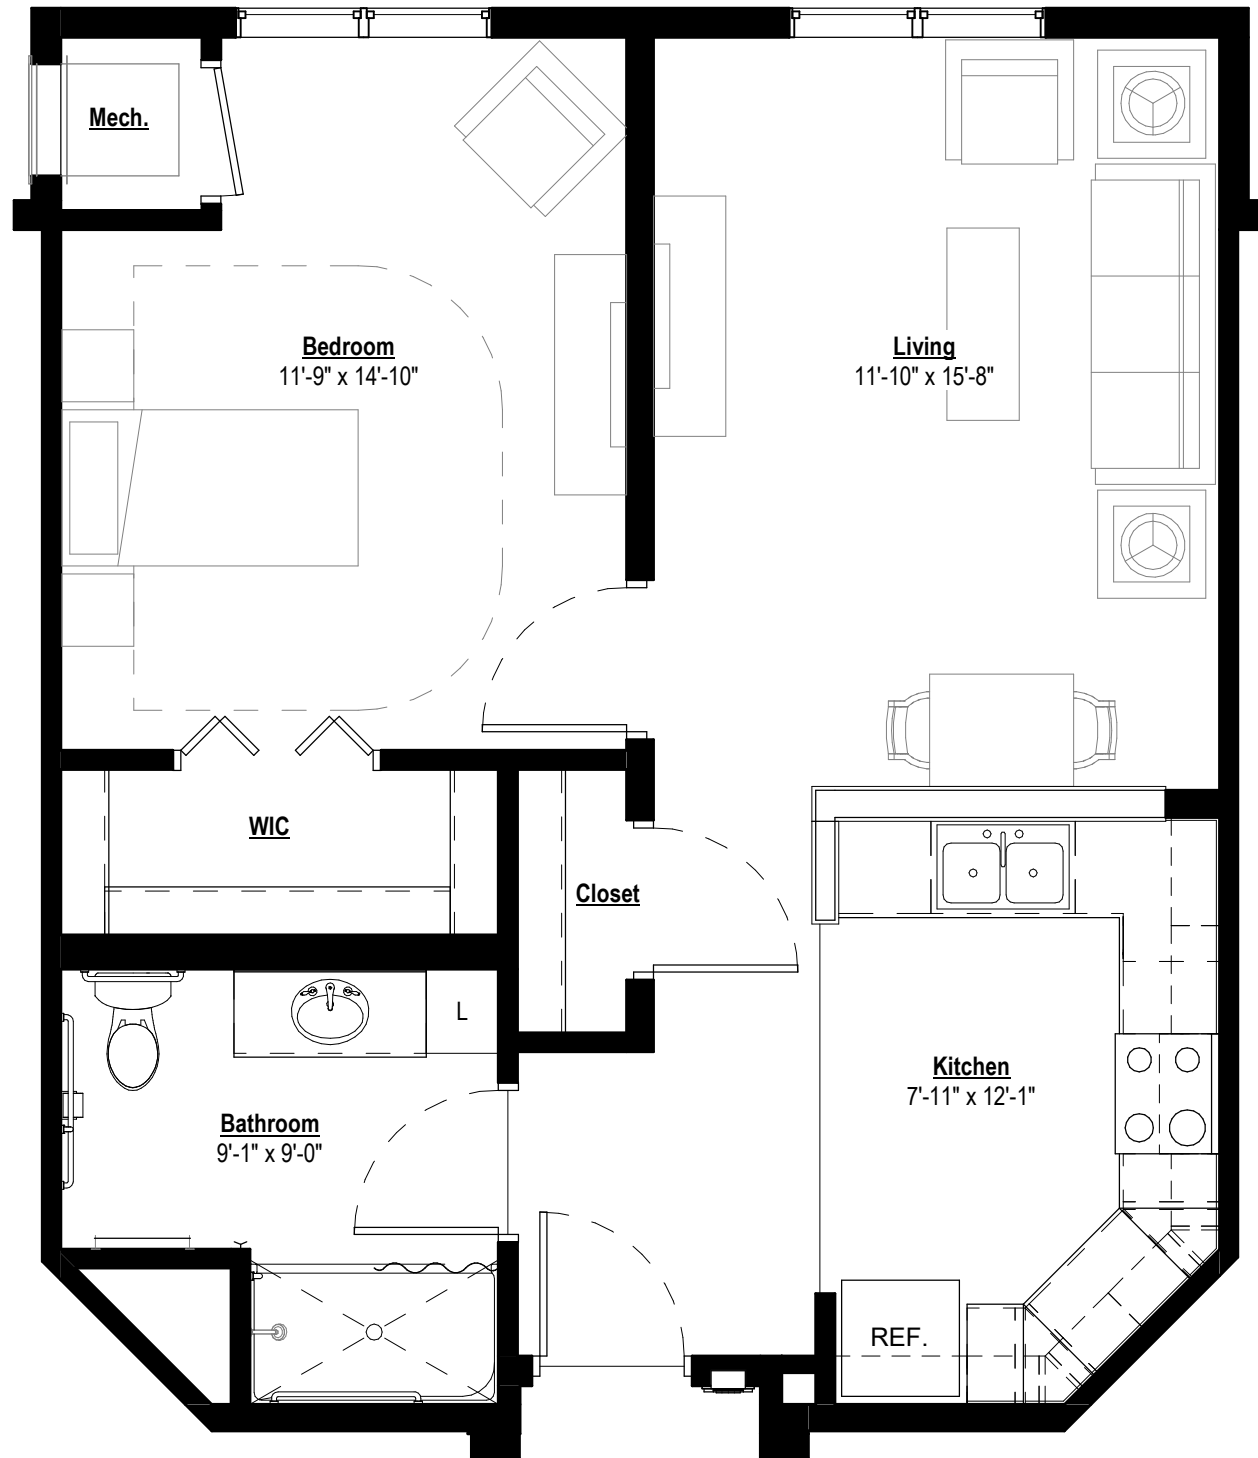

Unit 0-1 MC

Studio
One Bathroom
Kitchen

Gross: 469 SF
Net: 412 SF
Qty: 12

UNIT NUMBERS

116, 117, 119, 125, 127,
130
216, 217, 219, 225, 227,
230

Unit 0-2 MC

Studio
One Bathroom
Kitchen

Gross: 528 SF
Net: 472 SF
Qty: 12

UNIT NUMBERS

114, 115, 121, 123, 128,
129
214, 215, 221, 223, 228,
229

Unit 0-4 MC ACC

Accessible Studio
One Bathroom
Kitchen

Gross: 455 SF
Net: 394 SF
Qty: 4

UNIT NUMBERS

126
226

Unit 1-0 MC

One Bedroom
One Bathroom
Kitchen

Gross: 721 SF
Net: 647 SF
Qty: 2

UNIT NUMBERS

133
233

Unit 1-1 MC

One Bedroom
One Bathroom
Kitchen

Gross: 769 SF
Net: 698 SF
Qty: 4

UNIT NUMBERS