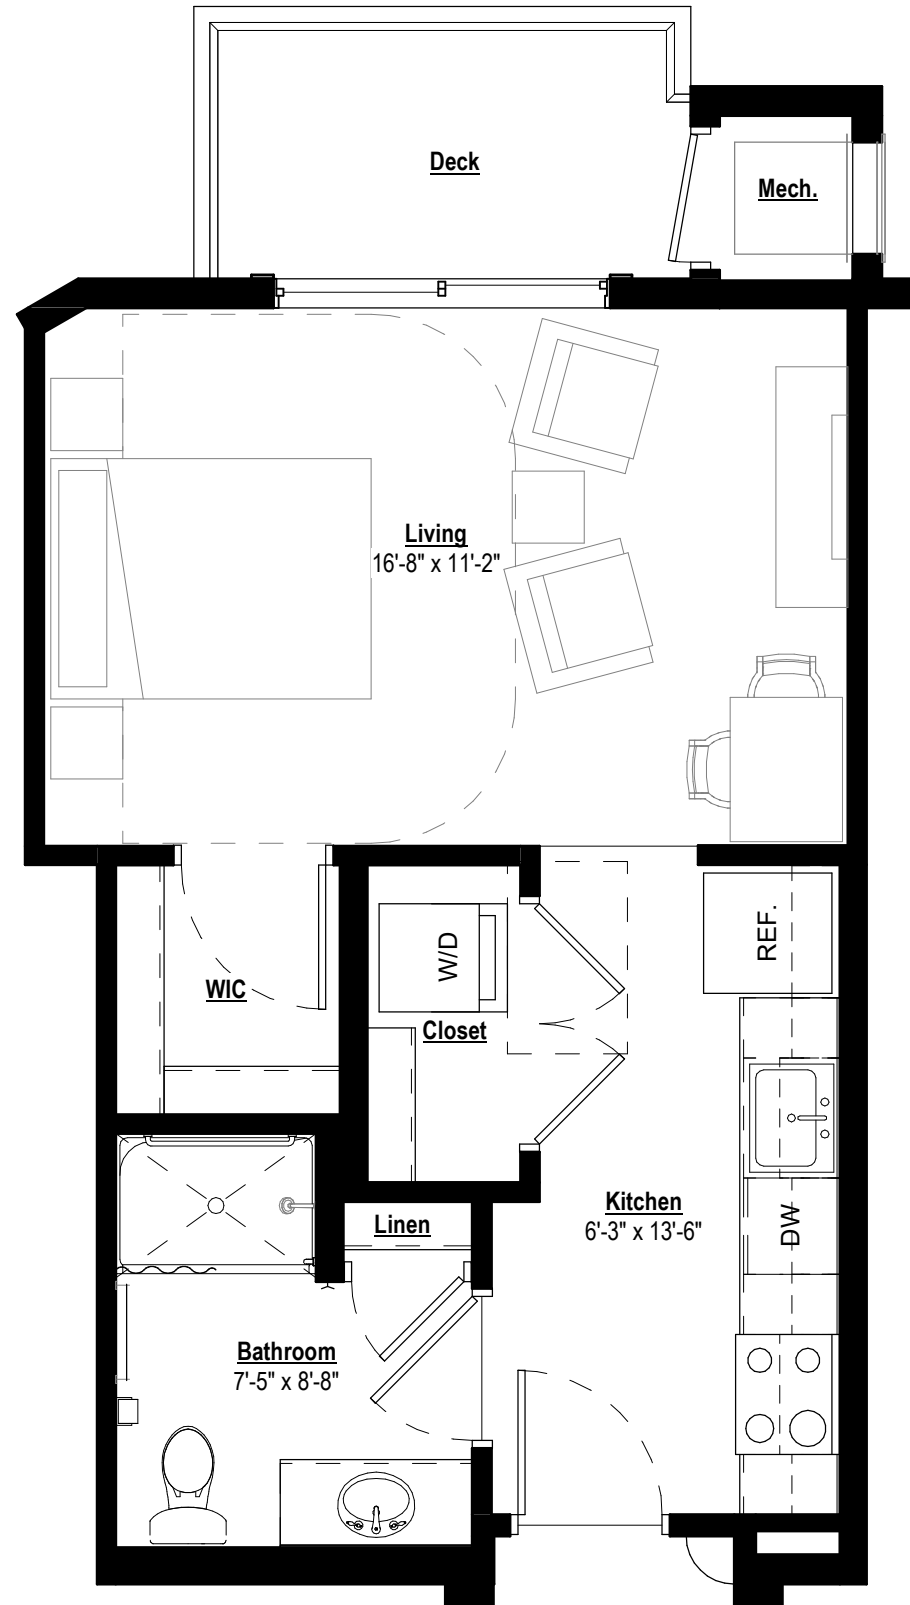

UNIT NUMBERS

114, 115, 121, 123, 128,
129
214, 215, 221, 223, 228,
229

Unit 0-4 MC ACC

Accessible Studio
One Bathroom
Kitchen

Gross: 455 SF
Net: 394 SF
Qty: 4

UNIT NUMBERS

126
226

Unit 1-0 MC

One Bedroom
One Bathroom
Kitchen

Gross: 721 SF
Net: 647 SF
Qty: 2

UNIT NUMBERS

133
233

Unit 1-1 MC

One Bedroom
One Bathroom
Kitchen

Gross: 769 SF
Net: 698 SF
Qty: 4

UNIT NUMBERS

131, 132
231, 232

Unit 0-6

Studio
One Bathroom
Deck

Gross: 455 SF
Net: 395 SF
Qty: 3

UNIT NUMBERS

320
420
520

Unit 0-7

Studio
One Bathroom
Deck

Gross: 463 SF
Net: 402 SF
Qty: 4

UNIT NUMBERS

- 210
- 310
- 410
- 510

Unit 1-2

One Bedroom
One Bathroom
Deck

Gross: 664 SF
Net: 601 SF
Qty: 3

UNIT NUMBERS

303
403
503