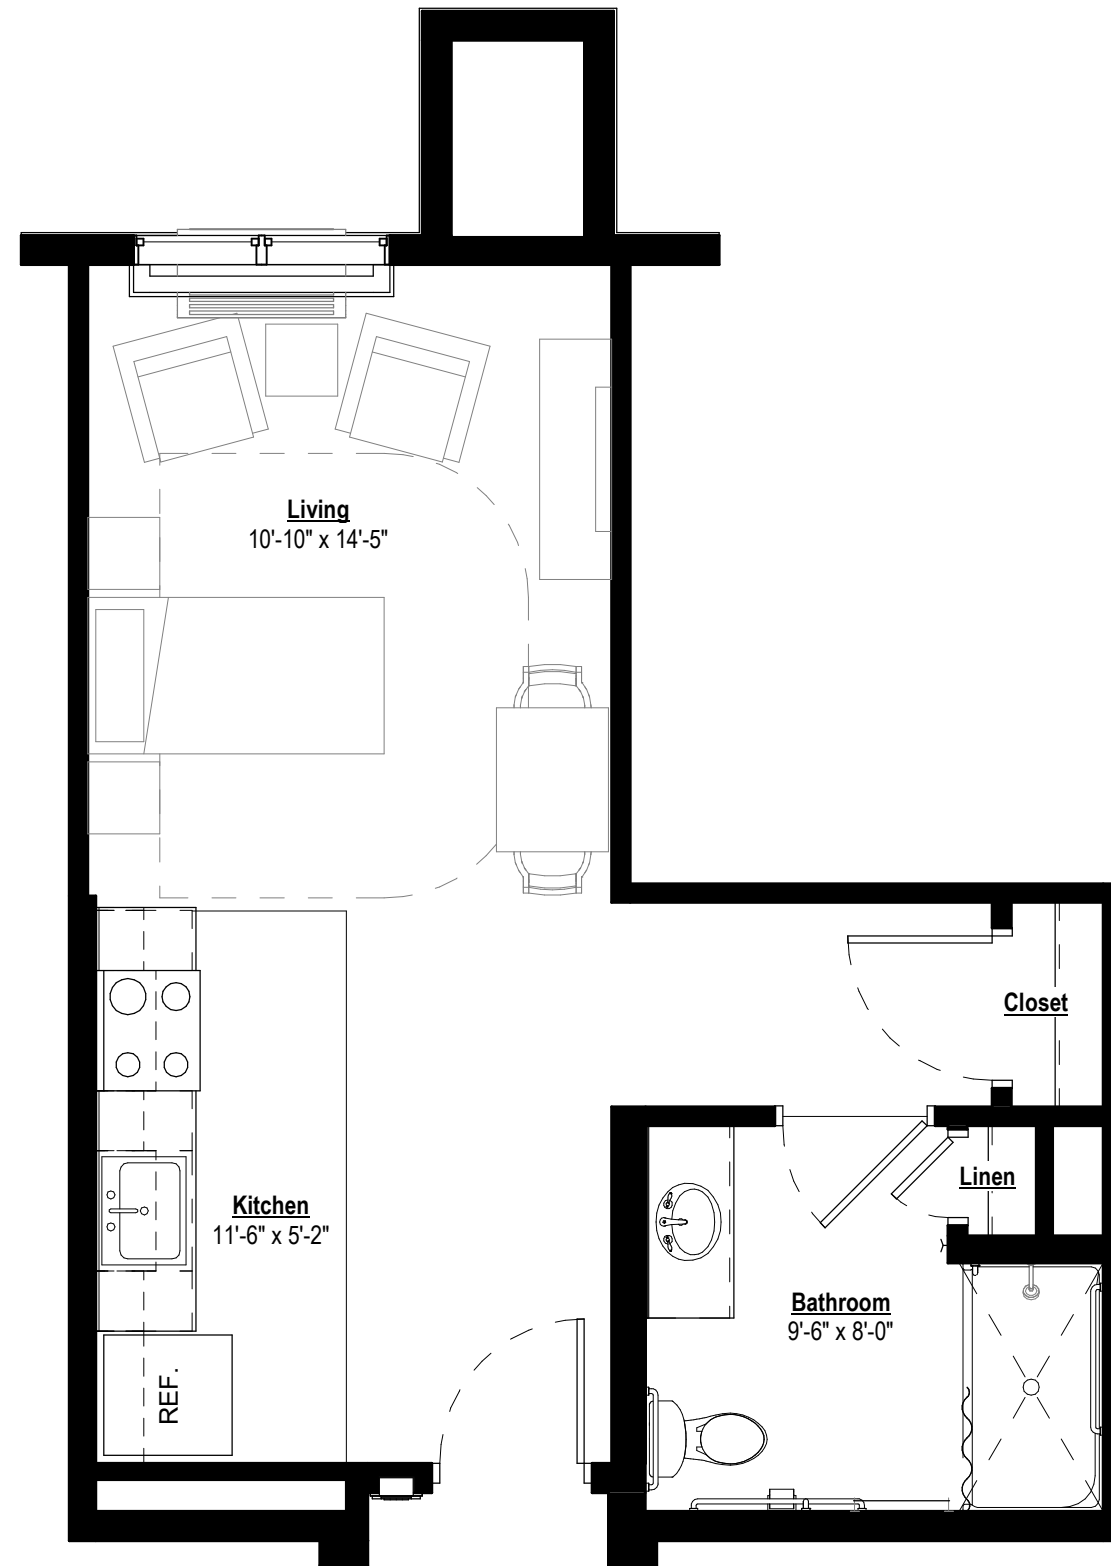

Unit 0-1 MC

Studio
One Bathroom
Kitchen

Gross: 469 SF
Net: 412 SF
Qty: 12

UNIT NUMBERS

116, 117, 119, 125, 127,
130
216, 217, 219, 225, 227,
230

Unit 0-2 MC

Studio
One Bathroom
Kitchen

Gross: 528 SF
Net: 472 SF
Qty: 12

UNIT NUMBERS

114, 115, 121, 123, 128,
129
214, 215, 221, 223, 228,
229

Unit 0-4 MC ACC

Accessible Studio
One Bathroom
Kitchen

Gross: 455 SF
Net: 394 SF
Qty: 4

UNIT NUMBERS

126
226

Unit 1-0 MC

One Bedroom
One Bathroom
Kitchen

Gross: 721 SF
Net: 647 SF
Qty: 2

UNIT NUMBERS

133
233

Unit 1-1 MC

One Bedroom
One Bathroom
Kitchen

Gross: 769 SF
Net: 698 SF
Qty: 4

UNIT NUMBERS