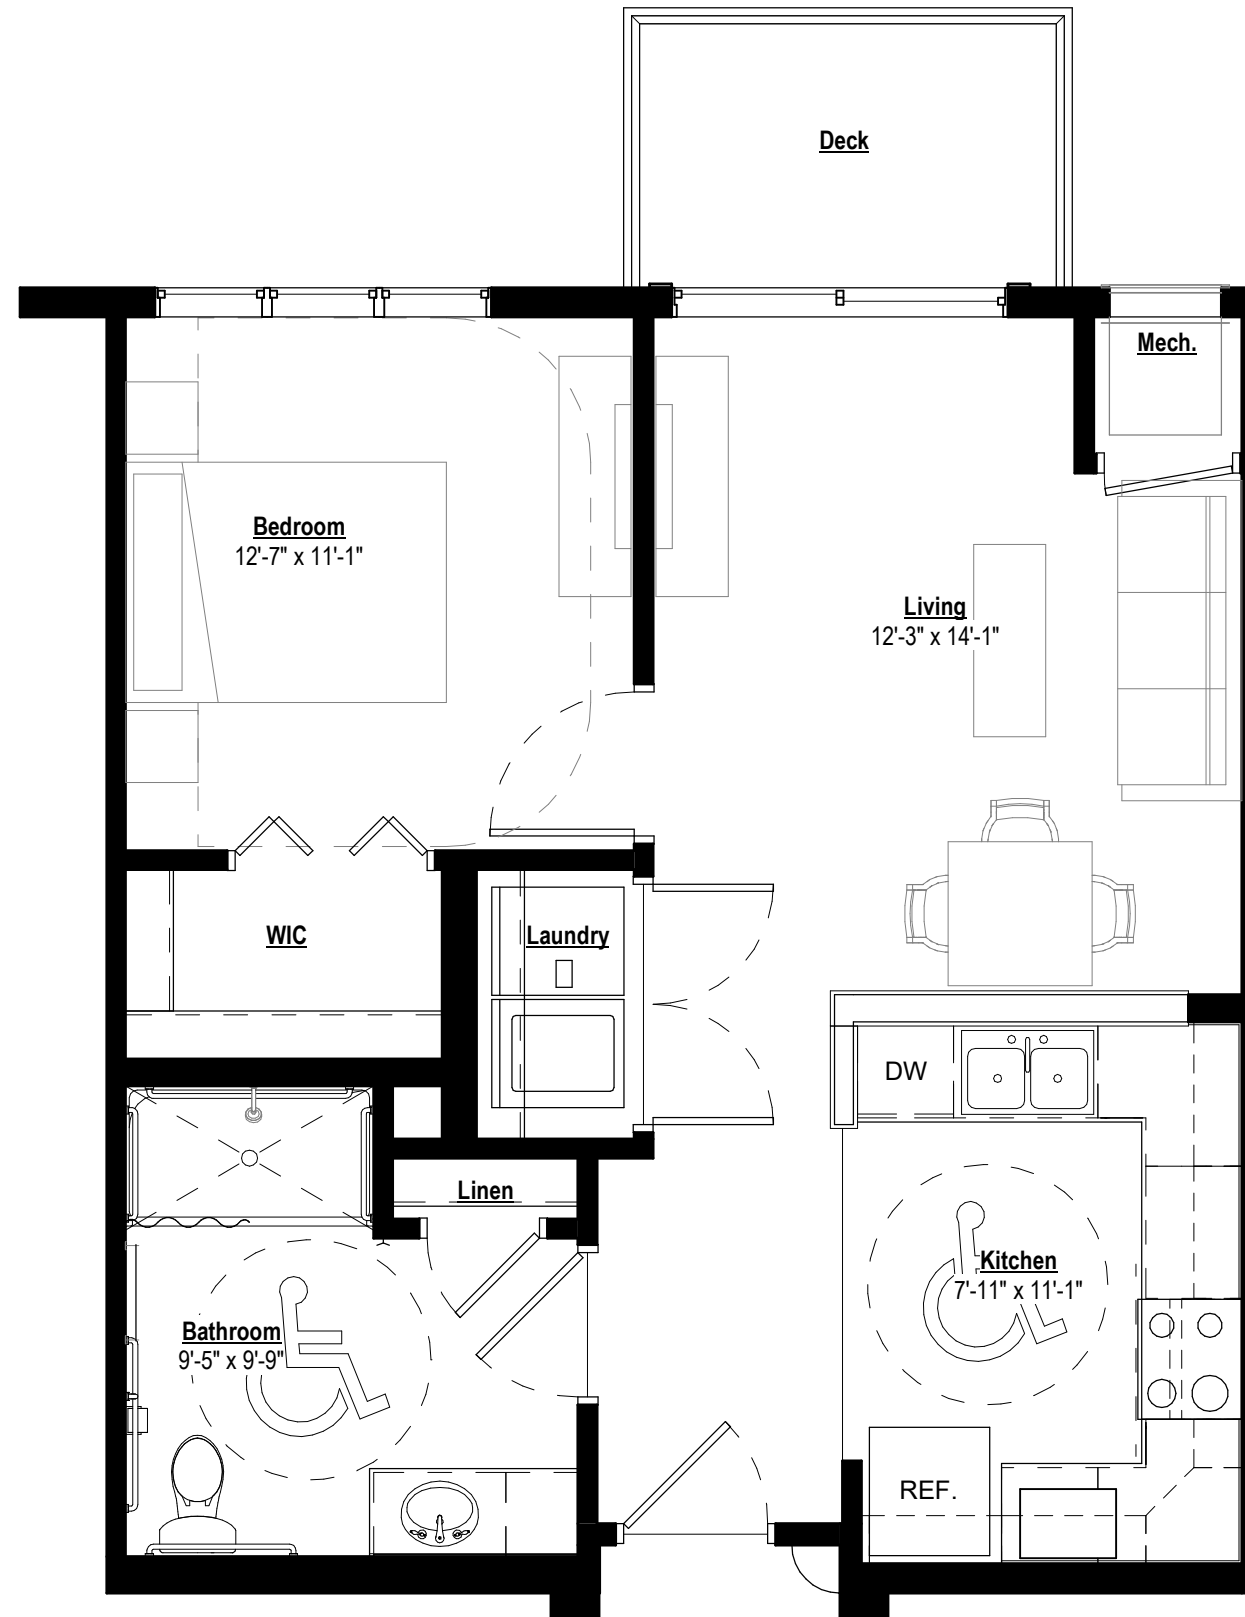

Unit 1-4 ACC

Accessible One Bedroom
One Bathroom
Deck

Gross: 646 SF
Net: 596 SF
Qty: 1

UNIT NUMBERS

416