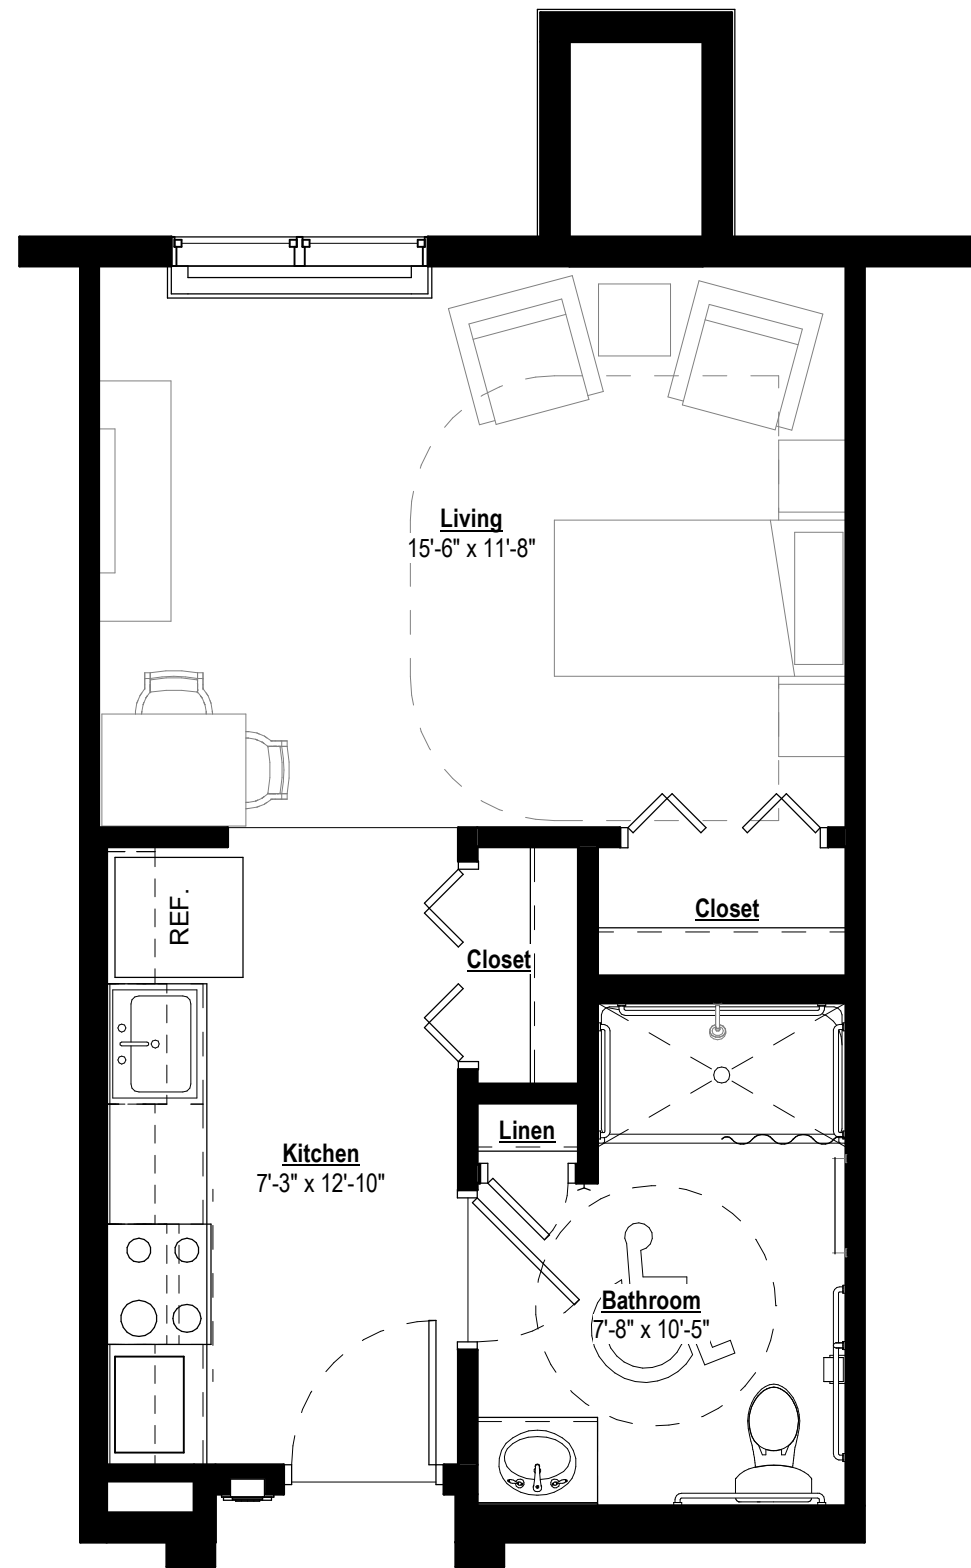

Unit 0-1 MC

Studio
One Bathroom
Kitchen

Gross: 469 SF
Net: 412 SF
Qty: 12

UNIT NUMBERS

116, 117, 119, 125, 127,
130
216, 217, 219, 225, 227,
230

Unit 0-2 MC

Studio
One Bathroom
Kitchen

Gross: 528 SF
Net: 472 SF
Qty: 12

UNIT NUMBERS

114, 115, 121, 123, 128,
129
214, 215, 221, 223, 228,
229

Unit 0-4 MC ACC

Accessible Studio
One Bathroom
Kitchen

Gross: 455 SF
Net: 394 SF
Qty: 4

UNIT NUMBERS

126
226

Unit 1-0 MC

One Bedroom
One Bathroom
Kitchen

Gross: 721 SF
Net: 647 SF
Qty: 2

UNIT NUMBERS

133
233

Unit 1-1 MC

One Bedroom
One Bathroom
Kitchen

Gross: 769 SF
Net: 698 SF
Qty: 4

UNIT NUMBERS

131, 132
231, 232

Unit 0-6

Studio
One Bathroom
Deck

Gross: 455 SF
Net: 395 SF
Qty: 3

UNIT NUMBERS

320
420
520

Unit 0-7

Studio
One Bathroom
Deck